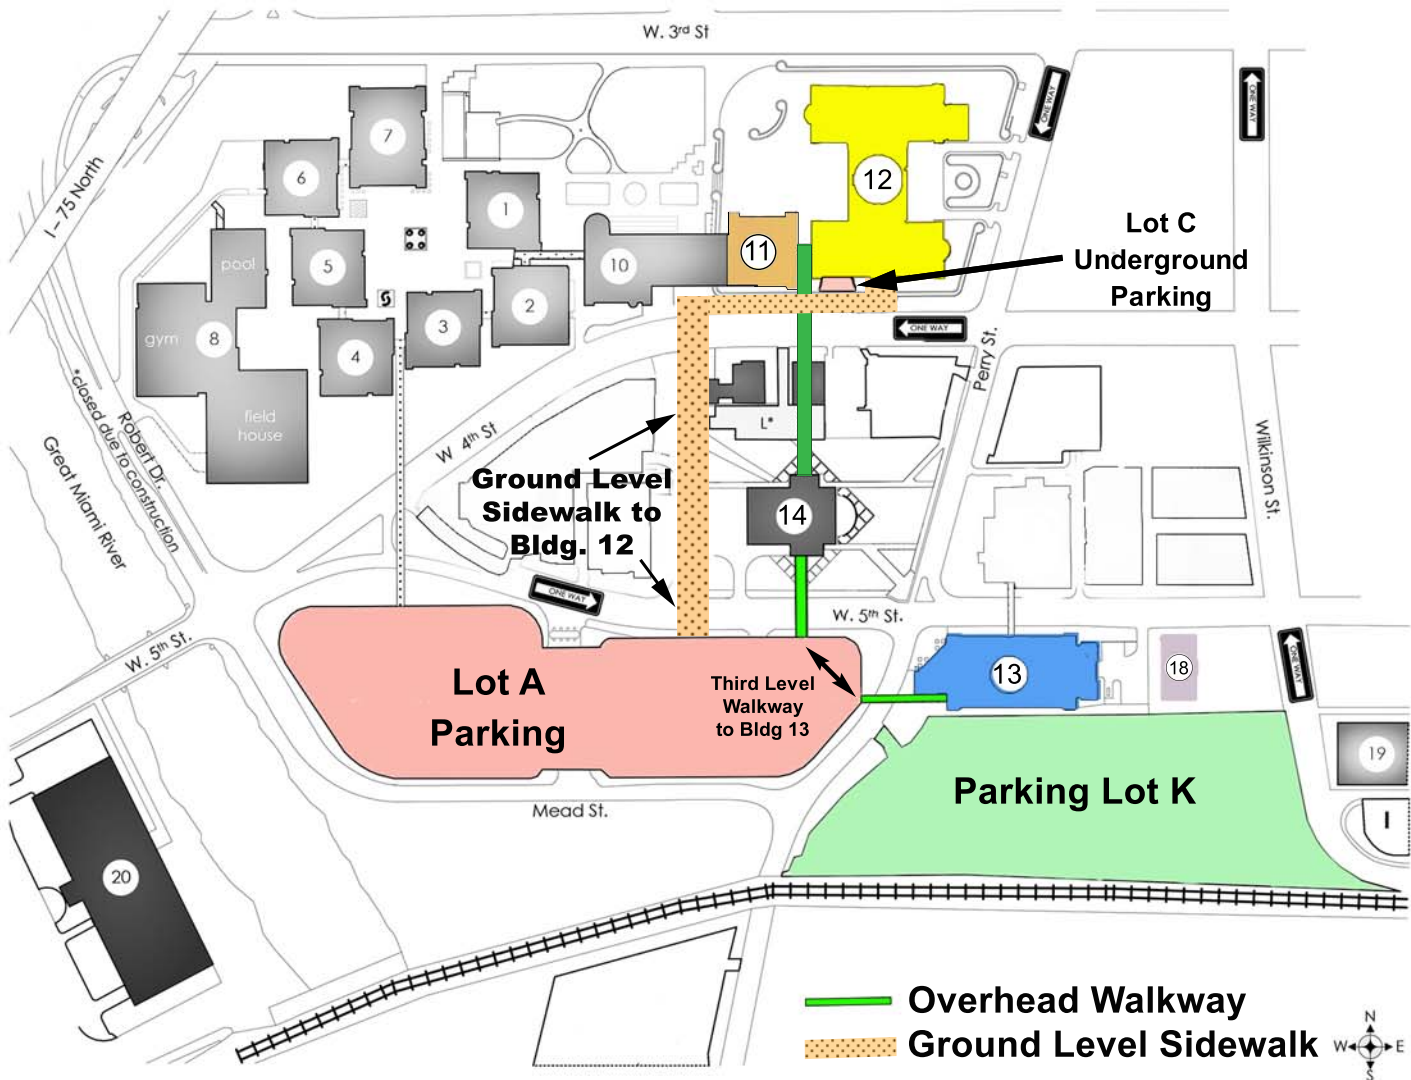

TechFest Parking Lots A and C

If Lot C under Building 12 is full, please park in Lot A or Lot K.

Driving Directions from Lot C to Lot A

- From the entrance to Lot C, continue to drive west on Fourth Street. Get in the left lane.
- Immediately after the entrance to Lot B on your left, there is a turnaround lane; turn left here and get into the right lane. You are now on West Fifth Street. (Note: this lane is immediately under the elevated West Walkway)
- Turn right into the parking garage from West Fifth Street.

Getting from Lot A to Building 12

You can get to Building 12 using the outdoor ground level sidewalk shown on the map or the overhead walkway to Building 11 thru Building 14.